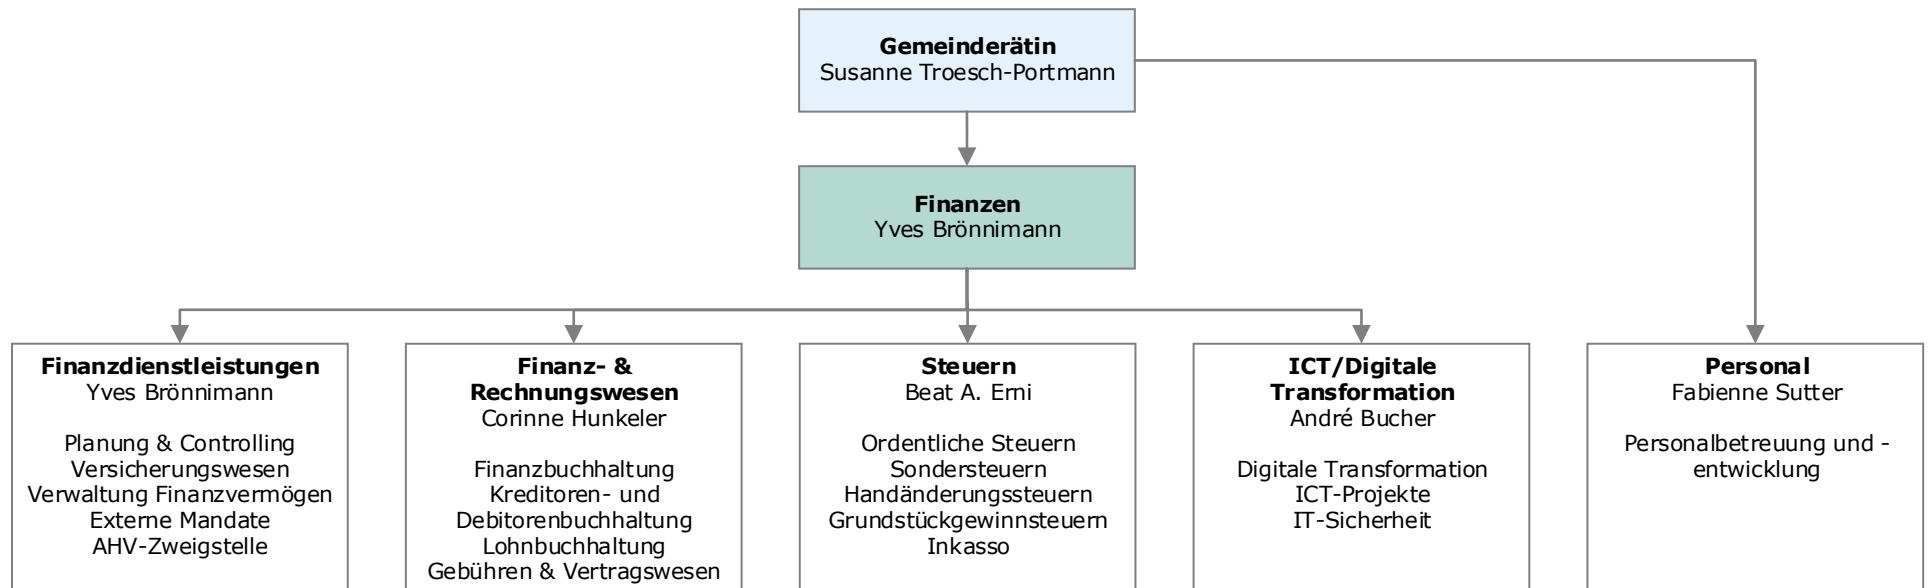

Ressort Finanzen

Legende: