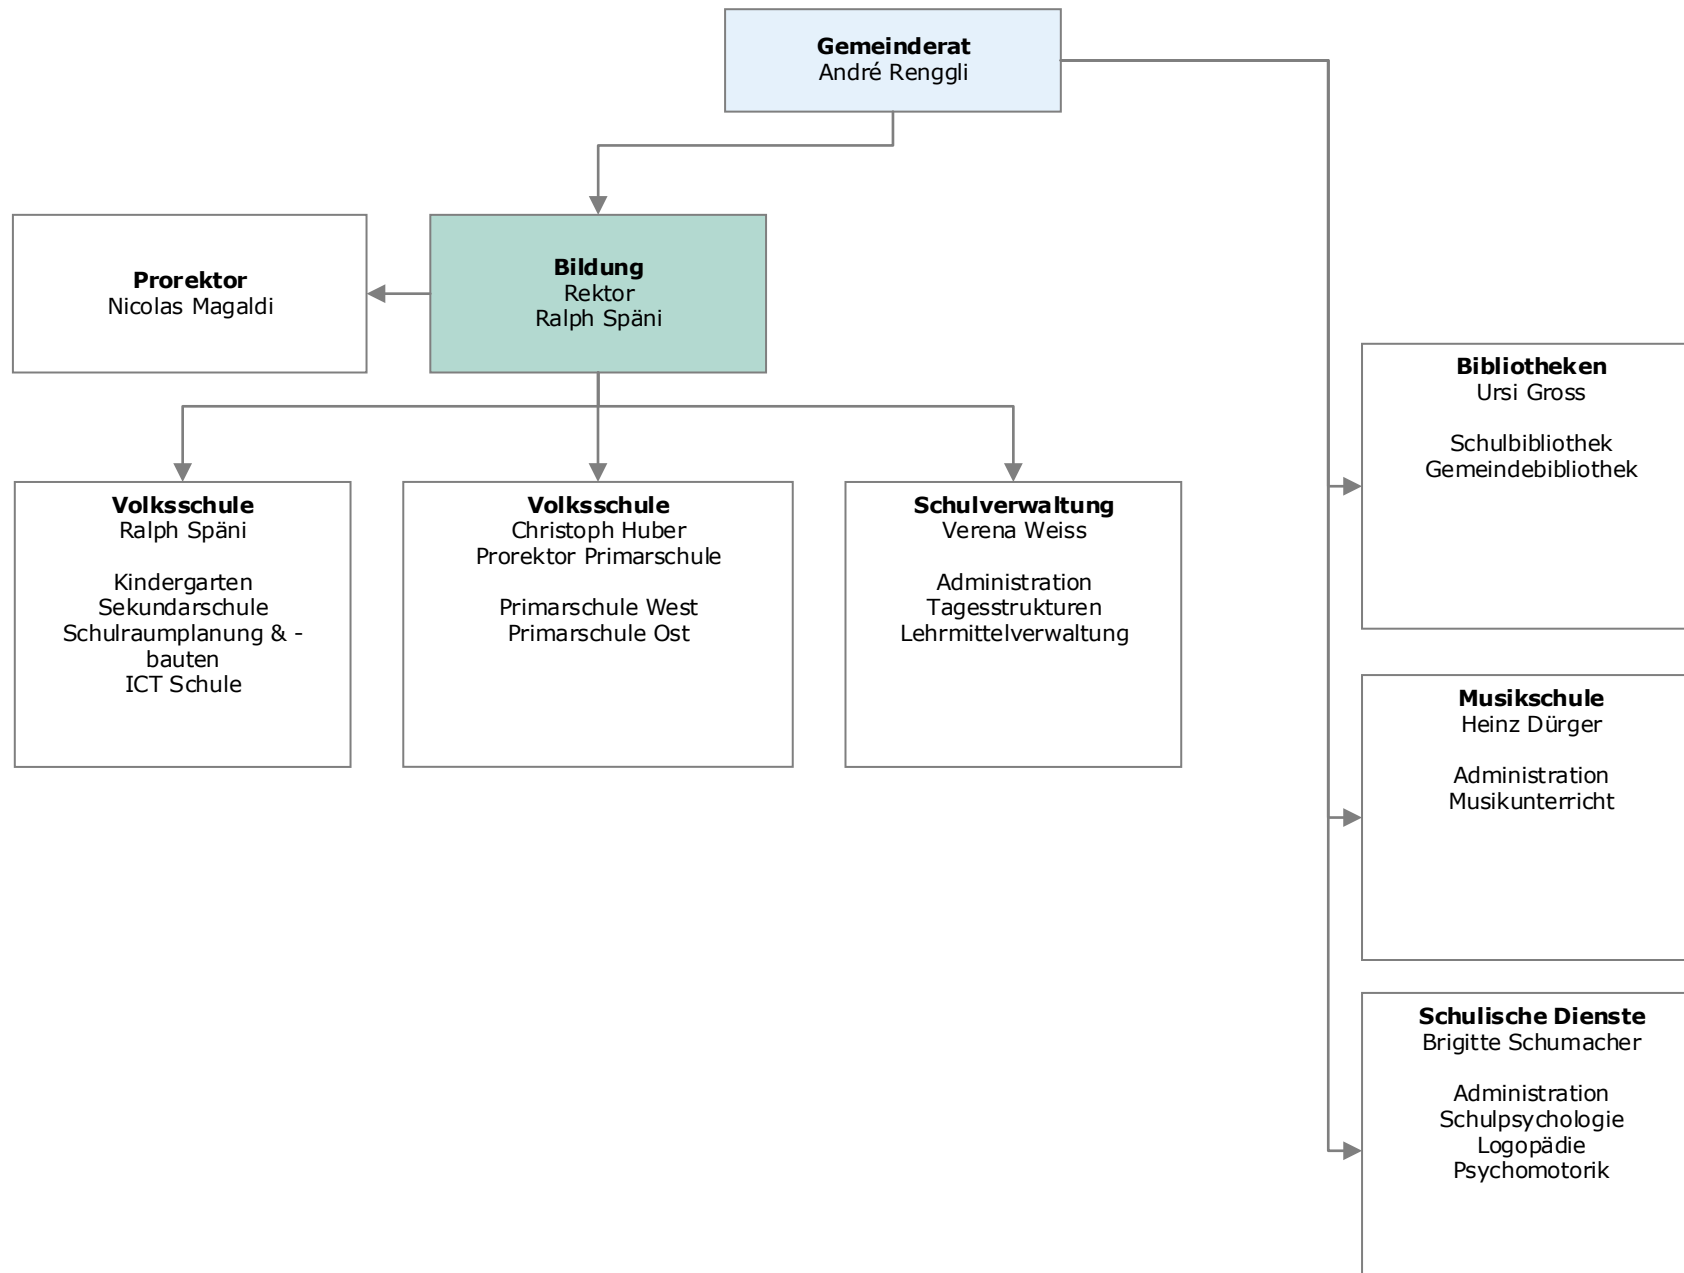

The logo for 'ebikon' features a stylized sunburst icon in a light blue square, followed by the word 'ebikon' in a green, lowercase sans-serif font. The background of the entire slide is a scenic photograph of a lake with a forested hill on the left and rolling hills in the distance under a clear blue sky.

Ressort Finanzen

Legende:

Ressort Präsidiales

Legende:

Ressort

Abteilung

Bereich

Ressort Planung & Bau

Legende:

Ressort Bildung

Legende:

Ressort Gesellschaft & Soziales

Legende:

Ressort

Abteilung

Bereich