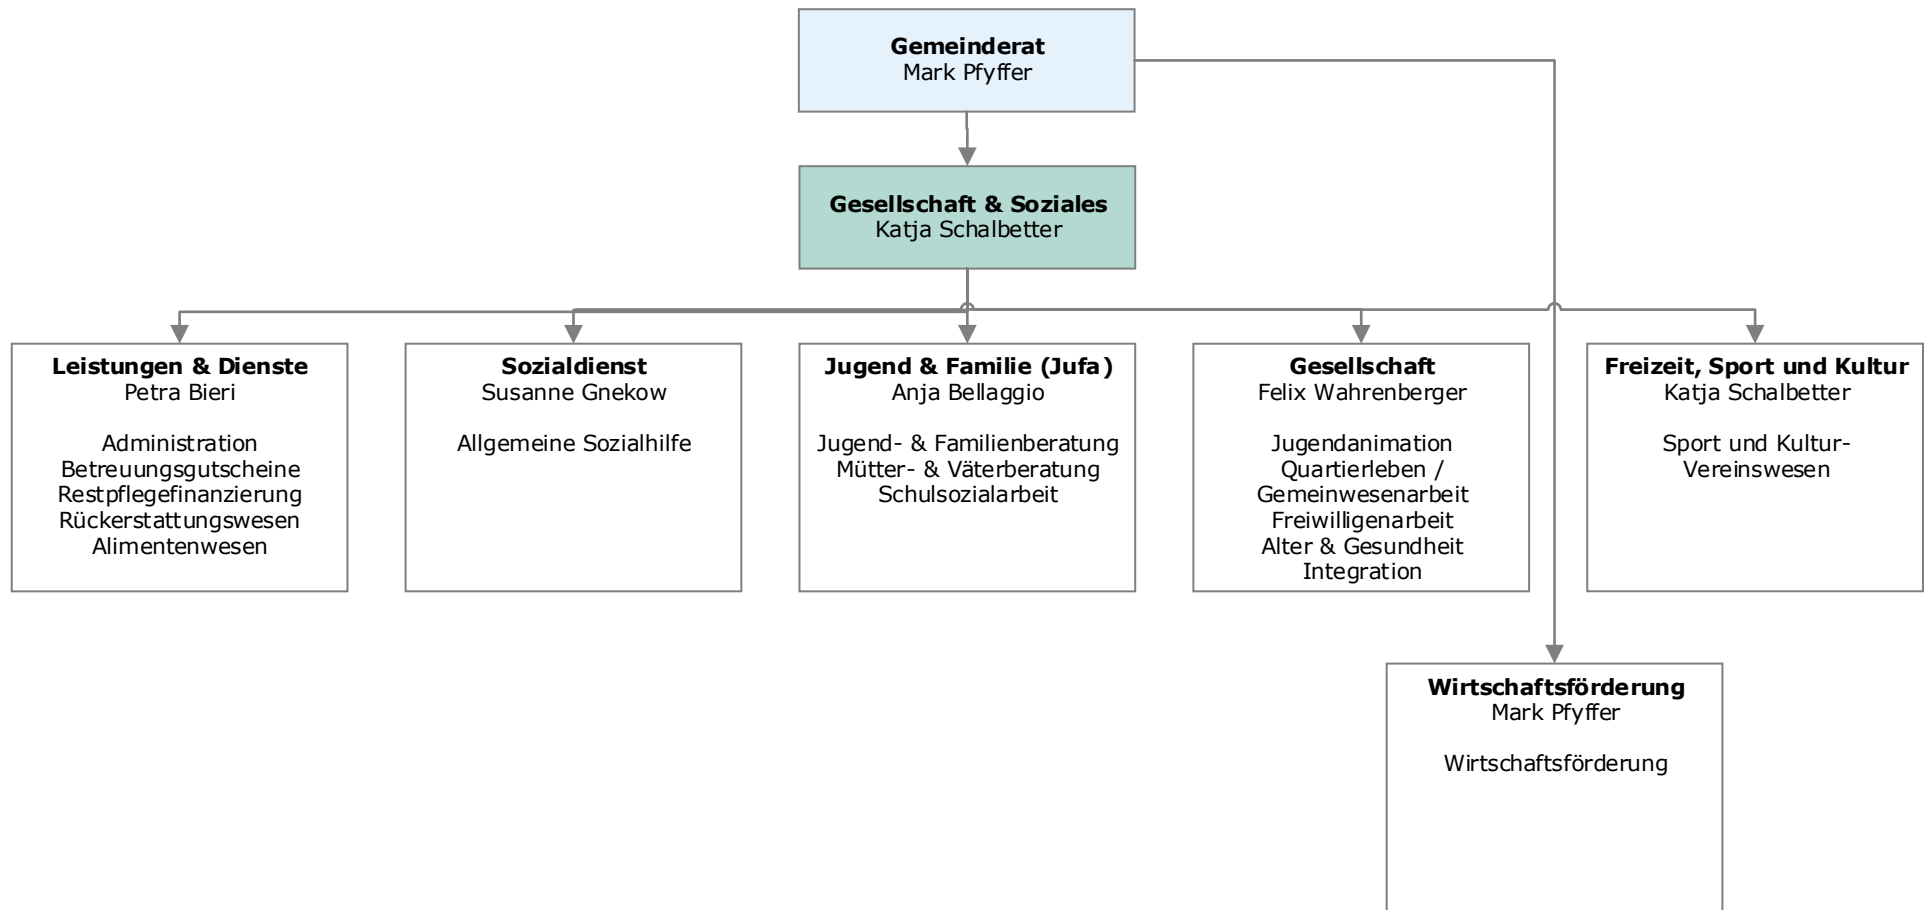

The logo for 'ebikon' features a stylized sunburst icon in a light blue square, followed by the word 'ebikon' in a green, lowercase sans-serif font. The background of the entire slide is a scenic photograph of a lake with a forested hill on the left and rolling hills in the distance under a clear blue sky.

Legende:

Ressort Bildung

Legende:

Ressort Gesellschaft & Soziales

Legende:

Ressort

Abteilung

Bereich